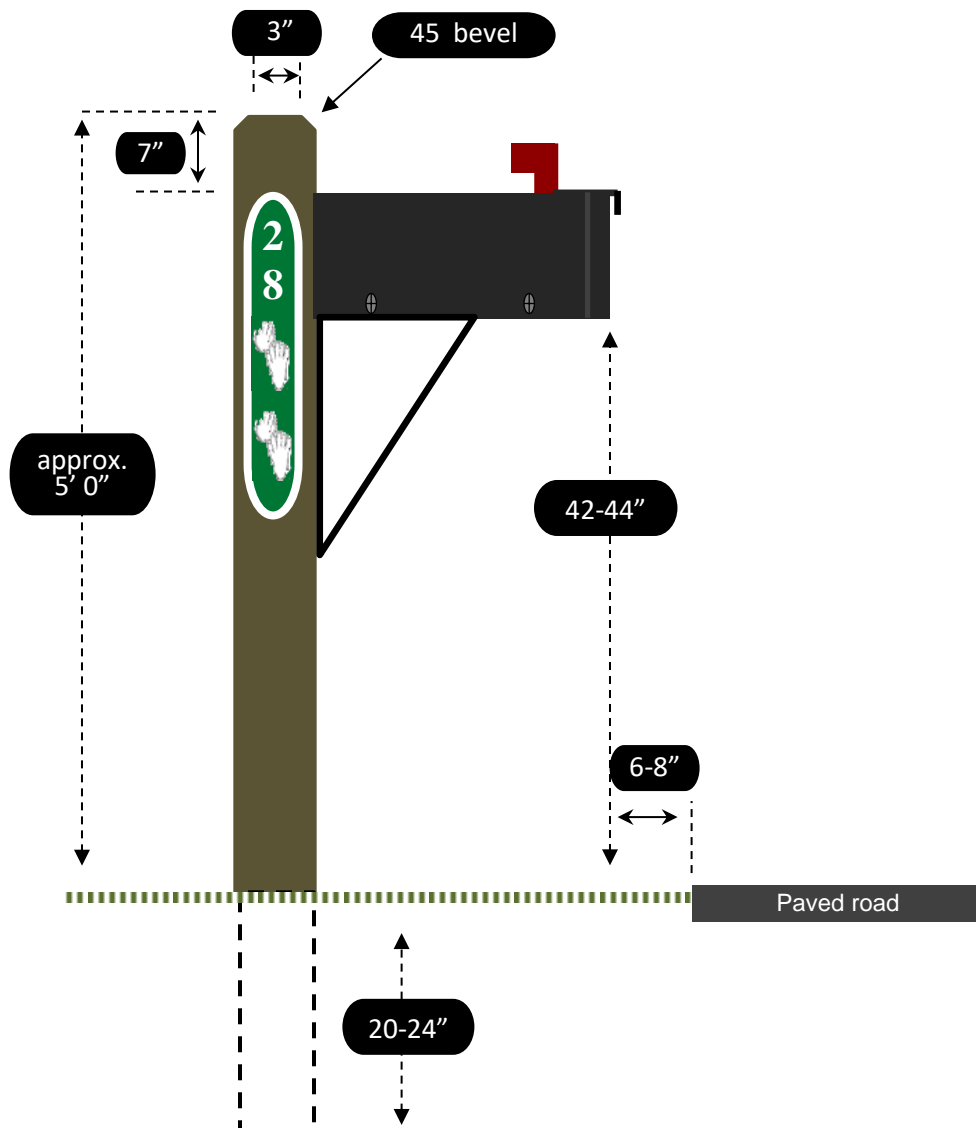

Mailbox & Post Standard

(for Sandstone, Stonecrest, Fieldstone, Centerstone, Windstone)

Components:

- black metal mailbox, T2 Large Size (11.0"H x 8.75"W x 22.875"D).
 - Lowes Gibraltar model# E1600B00, item# 807016,
 - Home Depot Gibraltar model# E1600B00, SKU# 438673
 - OR equivalent.
- 6' X 6' X 8' treated post
- wood number plate (2), sandblasted and painted (Sandstone specific)
- heavy duty black metal bracket (2)
 - Home Depot SKU #1002560709, black heavy duty shelf bracket 20 in. x 13 in.
 - OR equivalent. Amazon has equivalents also.
- treated wood base plate (mount to mailbox underside and to brackets. not shown)
- miscellaneous coated screws

Sandstone mailbox examples

Fieldstone – Raccoon foot

Centerstone & Stonecrest – Possum foot

Sandstone – Deer foot

Windstone – Turkey foot

Fieldstone

Centerstone
& Stonecrest

Sandstone

Windstone